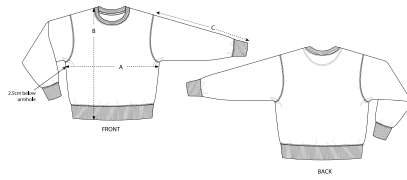

WHITES

COLORS

ESSENTIAL HEATHERS

UNISEX CREW NECK SWEATSHIRTS
STSU866 - RADDER HEAVY

The unisex heavy relaxed crewneck sweatshirt

Relaxed Fit

- Set-in sleeve
- 2x2 rib at neck collar, sleeve hem and bottom hem
- Inside single jersey back neck tape
- Self fabric half moon at back neck
- Armhole, sleeve hem and bottom hem with twin needle topstitch

Combo options

Shell : Brushed Sweatshirt , 100% Organic ring-spun combed cotton , Fabric washed , Light sueded , 500 GSM

Printing Specifications

For suitable print techniques, please download our printing guide

Certifications & memberships

Wash Instructions

Wash similar colours together, no ironing on print, wash and iron inside out.

SIZES		XXS	XS	S	M	L	XL	XXL	3XL
A	Half Chest	51.5	54	56.5	59	62	65	68	71
B	Body Length	62	64	67	71	74	76	78	80
C	Sleeve Length	58.5	59.5	62.5	65	66.5	68	69.5	69.5