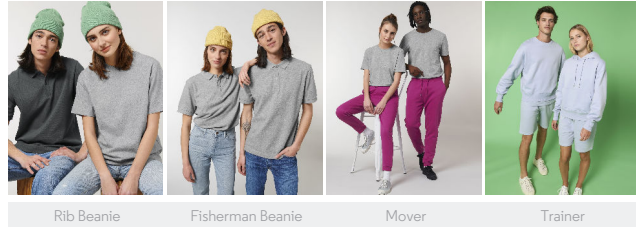

WHITES

COLORS

ESSENTIAL HEATHERS

UNISEX CREW NECK SWEATSHIRTS
STSU866 - RADDER HEAVY

The unisex heavy relaxed crewneck sweatshirt

Relaxed Fit

- Set-in sleeve
- 2x2 rib at neck collar, sleeve hem and bottom hem
- Inside single jersey back neck tape
- Self fabric half moon at back neck
- Armhole, sleeve hem and bottom hem with twin needle topstitch

Combo options

Shell : Brushed Sweatshirt , 100% Organic ring-spun combed cotton , Fabric washed , Light sueded , 500 GSM

Printing Specifications

For suitable print techniques, please download our printing guide